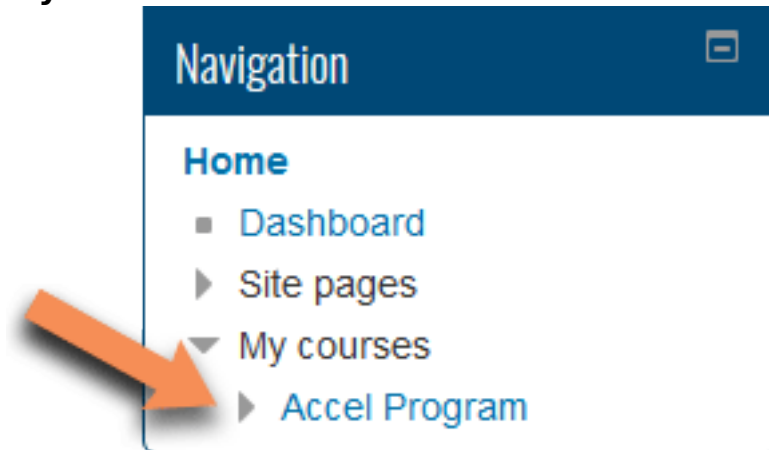

Academic Technology Services Students

How do I get my ACCEL Learner Guide from Moodle?

Accel Learner Guide:

1. All ACCEL Learner Guides are in folders in the **ACCEL Program** group under **My Courses**.

2. Moodle topics are named according to course department.
 - The Learner Guide (or “Course Modules”) are accessed by scrolling to the preferred section and file name.

Unique solution ID: #1299
Author: Frank Keating
Last update: 2017-05-19 22:33