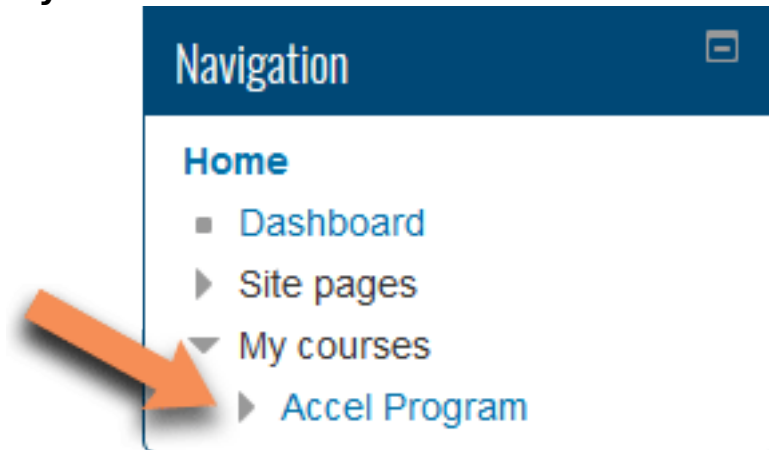

Academic Technology Services Students

How do I get my ACCEL Learner Guide from Moodle?

Accel Learner Guide:

1. All ACCEL Learner Guides are in folders in the **ACCEL Program** group under **My Courses**.

2. Moodle topics are named according to course department.
 - The Learner Guide (or “Course Modules”) are accessed by scrolling to the preferred section and file name.

Unique solution ID: #1299

Author: Frank Keating