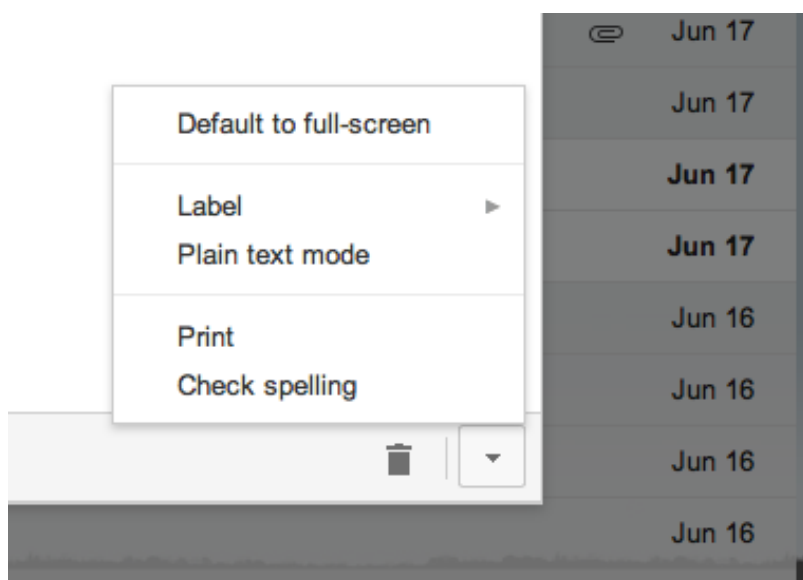

### Can Gmail automatically spell-check messages I write?

Yes, Gmail includes automatic spell-check. Misspelled words will have a red line below them. You can also check your spelling at any time by using the corner drop-down. Click **Check spelling** and the misspelled words in your message will be highlighted in yellow.