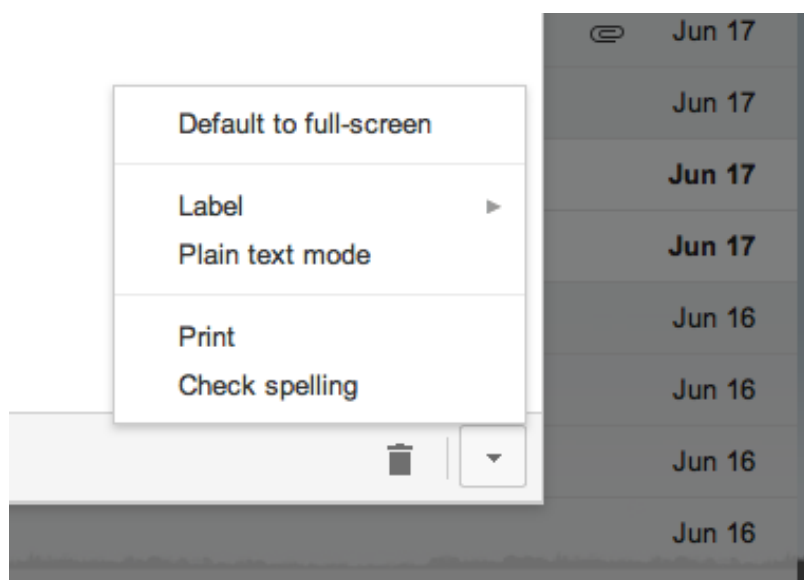

Academic Technology Services

Google Mail (Gmail)

Can Gmail automatically spell-check messages I write?

Yes, Gmail includes automatic spell-check. Misspelled words will have a red line below them. You can also check your spelling at any time by using the corner drop-down. Click **Check spelling** and the misspelled words in your message will be highlighted in yellow.