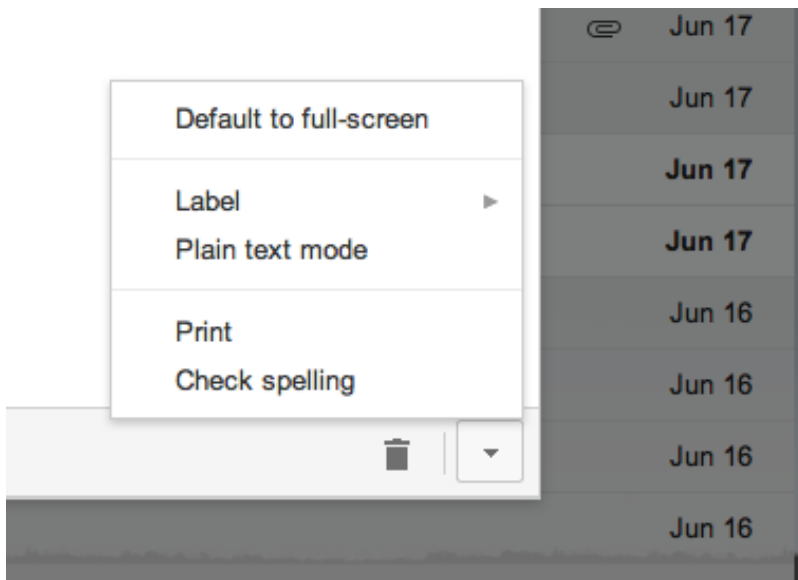

Academic Technology Services

Google Mail (Gmail)

Can Gmail automatically spell-check messages I write?

Yes, Gmail includes automatic spell-check. Misspelled words will have a red line below them. You can also check your spelling at any time by using the corner drop-down. Click **Check spelling** and the misspelled words in your message will be highlighted in yellow.